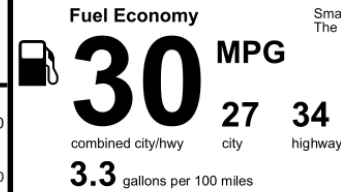

AUDIO & INFOTAINMENT

12.3" Color Touch-Screen Center Display
Audio System
NissanConnect®
Services powered by SiriusXM®+
Wireless Apple CarPlay®
Wireless Android Auto™
Siri® Eyes Free
Hands-Free Text Messaging Assistant
Wi-Fi Hotspot
Connected Garage Door Opener (myQ)

EXTERIOR

Manual Folding
Power Outside Mirrors w/ Integrated Turn Signal
Front and Rear Bumper w/ Black Fascia Accent
LED Low & High Beam Headlight
LED Daytime Running Lights
Roof Rails

+See your Dealer for terms, conditions and limitations

++Optional equipment replaces standard equipment where applicable

**State laws may apply. Review before using

Manufacturer's Suggested Retail Base Price: $28,160.00

Options Included by Manufacturer	
Cold Weather Package	300.00
Heated Front Seats	
Heated Mirrors	
Rear Floor Heater Ducts	
Splash Guards	255.00
Crossbars	365.00
2-tone + Premium Paint	800.00
Carpeted Floor Mats	205.00
19" Alloy Wheels	605.00

DESTINATION CHARGES 1,495.00

Total $32,185.00

EPA DOT Fuel Economy and Environment

Gasoline Vehicle

Small SUVs range from 14 to 125 MPG. The best vehicle rates 146 MPGe.

You Save $250
in fuel costs over 5 years compared to the average new vehicle.

Annual fuel cost $1,650

Fuel Economy & Greenhouse Gas Rating (tailpipe only) **Smog Rating** (tailpipe only)